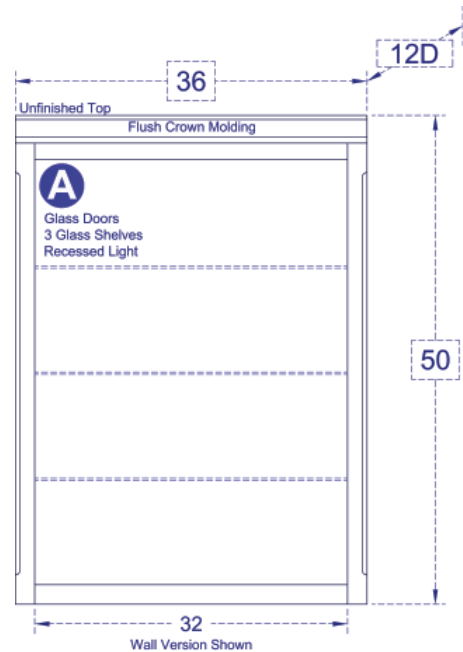

Back options for this cabinet:

1. ☐ W - Wall Back: Unfinished back
   ☐ C - Conference Back: Finished back
   ☐ E - Exec. Wall Back: Unfinished back raised ranel sides

STANDARD DIMENSIONS AND CUSTOM CAPABILITIES

MINIMUM:	40H	21W	12D
STANDARD:	50.0H	36.0W	12.0D
MAXIMUM:	66H	40W	22.5D

DIMENSIONS

Review the standard cabinet dimensions above and note any changes required within minimum and maximum dimensions (fees apply) to accommodate your TV, components or wall.

OPTIONAL FEATURES

Extra shelves? Legs? Lighting? Cord Holes? Add or remove features for design ideas and storage needs.

ANYTHING ELSE?

Is there something you need, that you cant find in our literature - write your ideas and questions here.